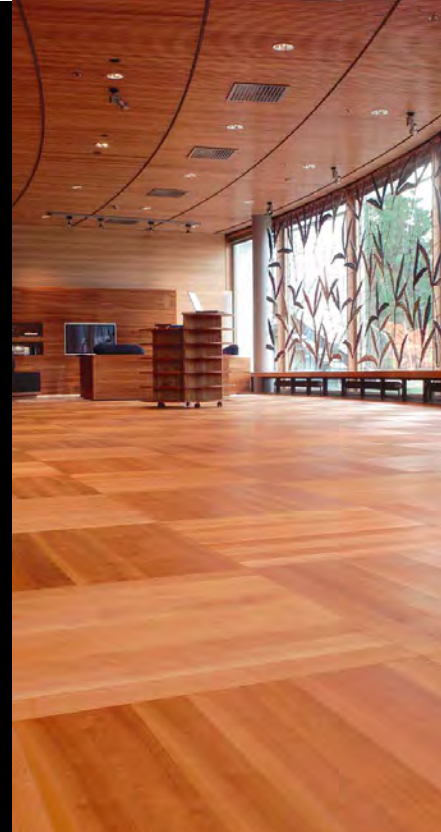

EUROPEAN CHERRY

OAK

IROKO

DOUSSIE

Headquarter / Factories:
P.I. Navisur c/ Narciso 5-6 41907,
Valencina de la Concepción, Seville, Spain.
Phone: (+34) 955 99 77 31

www.accesfloorpolygroup.com
info@afpolygroup.com