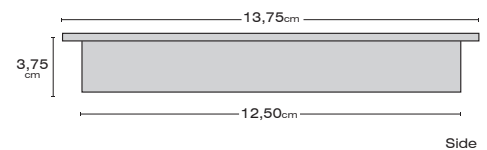

**CHARACTERISTICS**

Gamaflor grommet is made with polypropylene, and specifically designed to endure in spaces with heavy flow of people as well as great weights.

**PROPERTIES**

- Double rotating layers allow the passing of cables through the raised floor tiles.
- Adjustable to all raised floor systems.
- Colors available in black and gray.

**MEASUREMENTS**

- Base: 13,75cm
- Capa giratoria: 12,50cm
- Altura: 3,75cm

**FASTENING**

Example of cables passing through grommet

**FEATURES**

**LEED CERTIFICATION**

Using this floor system accessory contributes positively in obtaining LEED certifications both national and international.