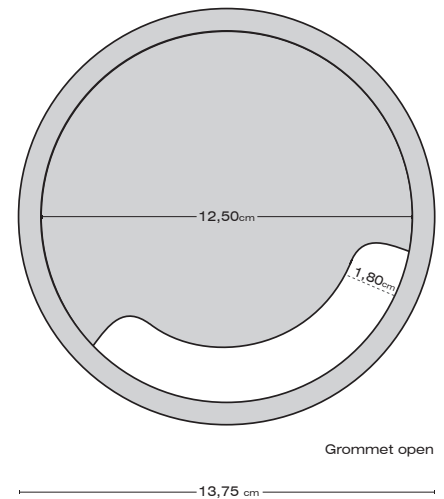

**CHARACTERISTICS**

Gamaflor grommet is made with polypropylene, and specifically designed to endure in spaces with heavy flow of people as well as great weights.

**PROPERTIES**

- Double rotating layers allow the passing of cables through the raised floor tiles.
- Adjustable to all raised floor systems.
- Colors available in black and gray.

**MEASUREMENTS**

- Base: 13,75cm
- Capa giratoria: 12,50cm
- Altura: 3,75cm

**FASTENING**

Example of cables passing through grommet

**FEATURES**

**LEED CERTIFICATION**

Using this floor system accessory contributes positively in obtaining LEED certifications both national and international.