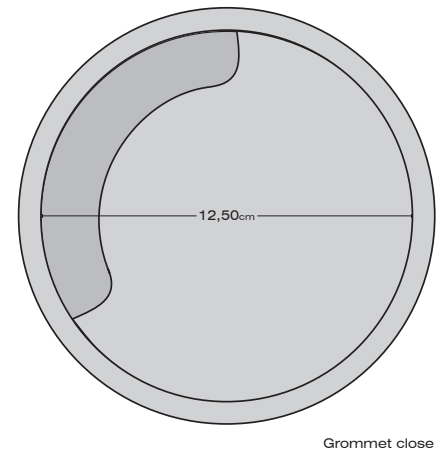

**CHARACTERISTICS**

Gamaflor grommet is made with polypropylene, and specifically designed to endure in spaces with heavy flow of people as well as great weights.

**PROPERTIES**

- Double rotating layers allow the passing of cables through the raised floor tiles.
- Adjustable to all raised floor systems.
- Colors available in black and gray.

**MEASUREMENTS**

- Base: 13,75cm
- Capa giratoria: 12,50cm
- Altura: 3,75cm

**FASTENING**

Example of cables passing through grommet

**FEATURES**

**LEED CERTIFICATION**

Using this floor system accessory contributes positively in obtaining LEED certifications both national and international.