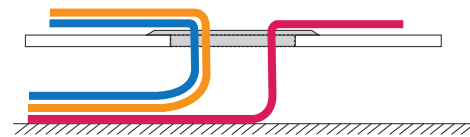

**CHARACTERISTICS**

Gamaflor grommet is made with polypropylene, and specifically designed to endure in spaces with heavy flow of people as well as great weights.

**PROPERTIES**

- Double rotating layers allow the passing of cables through the raised floor tiles.
- Adjustable to all raised floor systems.
- Colors available in black and gray.

**MEASUREMENTS**

- Base: 13,75cm
- Capa giratoria: 12,50cm
- Altura: 3,75cm

**FASTENING**

Example of cables passing through grommet

**FEATURES**

**LEED CERTIFICATION**

Using this floor system accessory contributes positively in obtaining LEED certifications both national and international.