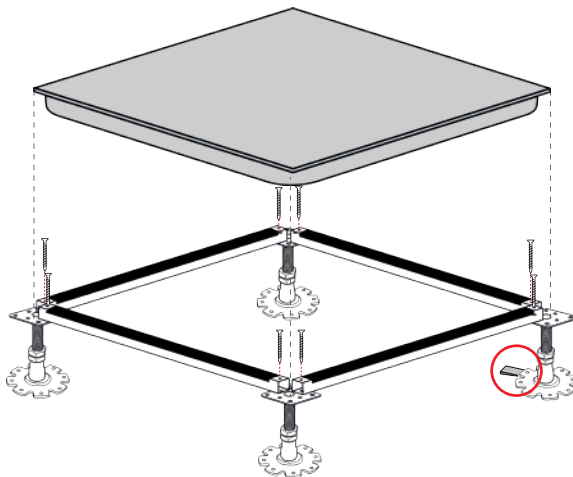

CHARACTERISTICS

Manufactured in PVC, the Gamaflor wedge is designed to provide short levelings to any pedestal of a raised floor system to achieve the desired height.

PROPERTIES

- Adjustable to all types of raised floor systems
- Available in color black

MEASUREMENTS

- Long: 45mm
- Width: 15mm
- Height: 5mm

PLACING

FEATURES

LEED CERTIFICATION

Using this floor system accessory contributes positively in obtaining LEED certifications both national and international.

DIMENSIONAL STABILITY

Manufactured in pvc, guarantees the stability in both high and low temperatures.

REGULATION

This accessory can be easily used in any given space due to its versatility.

CERTIFICATIONS