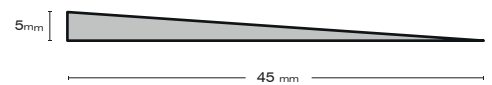

CHARACTERISTICS

Manufactured in PVC, the Gamaflor wedge is designed to provide short levelings to any pedestal of a raised floor system to achieve the desired height.

PROPERTIES

- Adjustable to all types of raised floor systems
- Available in color black

MEASUREMENTS

- Long: 45mm
- Width: 15mm
- Height: 5mm

PLACING

FEATURES

LEED CERTIFICATION

Using this floor system accessory contributes positively in obtaining LEED certifications both national and international.

DIMENSIONAL STABILITY

Manufactured in pvc, guarantees the stability in both high and low temperatures.

REGULATION

This accessory can be easily used in any given space due to its versatility.

CERTIFICATIONS