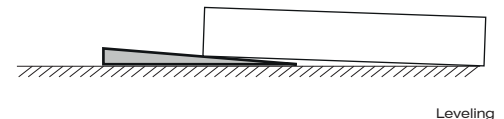

CHARACTERISTICS

Manufactured in PVC, the Gamaflor wedge is designed to provide short levelings to any pedestal of a raised floor system to achieve the desired height.

PROPERTIES

- Adjustable to all types of raised floor systems
- Available in color black

MEASUREMENTS

- Long: 45mm
- Width: 15mm
- Height: 5mm

PLACING

FEATURES

LEED CERTIFICATION

Using this floor system accessory contributes positively in obtaining LEED certifications both national and international.

DIMENSIONAL STABILITY

Manufactured in pvc, guarantees the stability in both high and low temperatures.

REGULATION

This accessory can be easily used in any given space due to its versatility.

CERTIFICATIONS