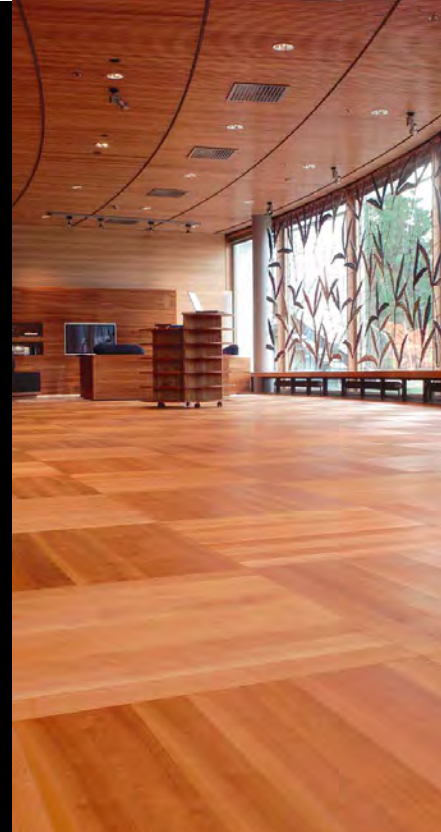

EUROPEAN CHERRY

OAK

IROKO

DOUSSIE

POLYGROUP

Headquarter / Factories:
P.I. Navisur c/ Narciso 5-6 41907,
Valencina de la Concepción, Seville, Spain.
Phone: (+34) 955 99 77 31

www.accesfloorpolygroup.com
info@afpolygroup.com